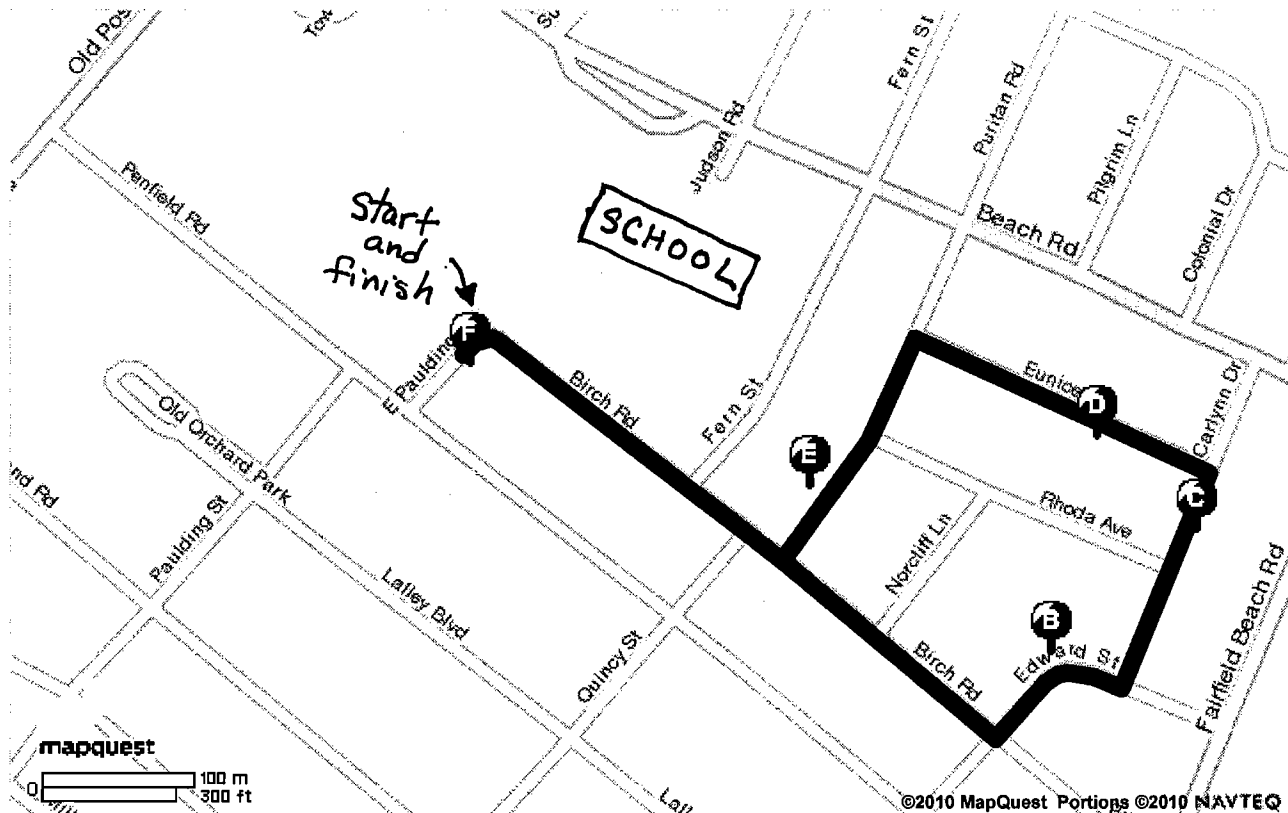

Trip to:
205 E Paulding St
Fairfield, CT 06824-6601
1.02 miles
3 minutes

Notes

Sherman School Walk-A-Thon Route

All rights reserved. Use subject to License/Copyright

Directions and maps are informational only. We make no warranties on the accuracy of their content, road conditions or route usability or expeditiousness. You assume all risk of use. MapQuest and its suppliers shall not be liable to you for any loss or delay resulting from your use of MapQuest. Your use of MapQuest means you agree to our [Terms of Use](#)